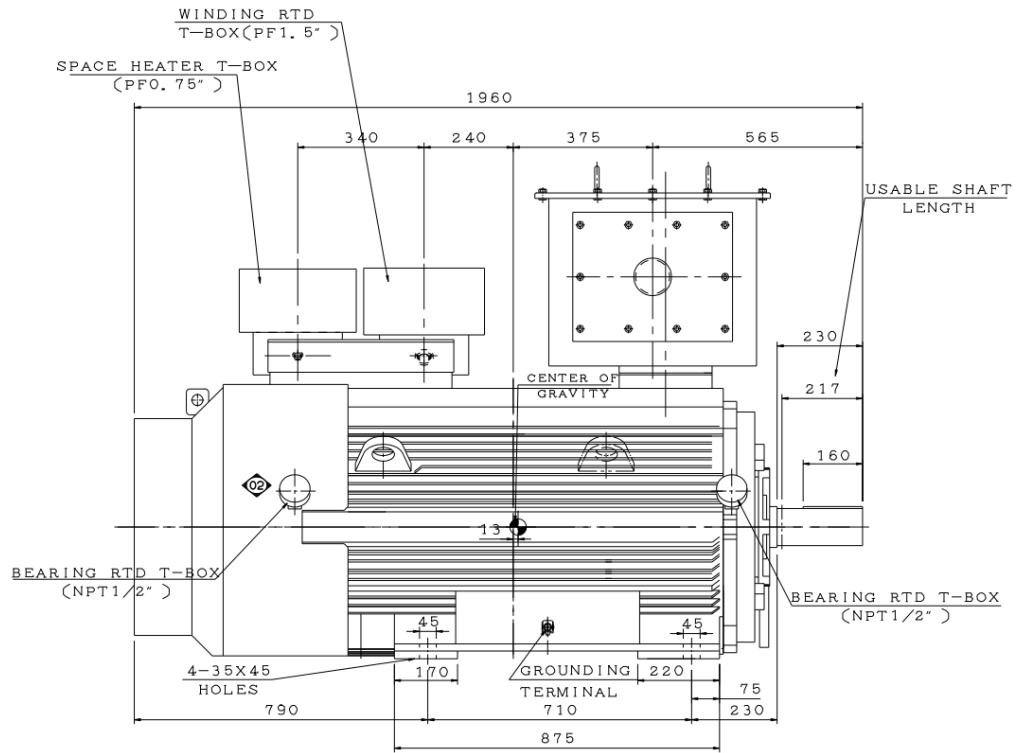

# Outline dimensions

Dimensions in mm

Enclosure: IP65

Terminal box

Dimensions in mm

Enclosure: IP65