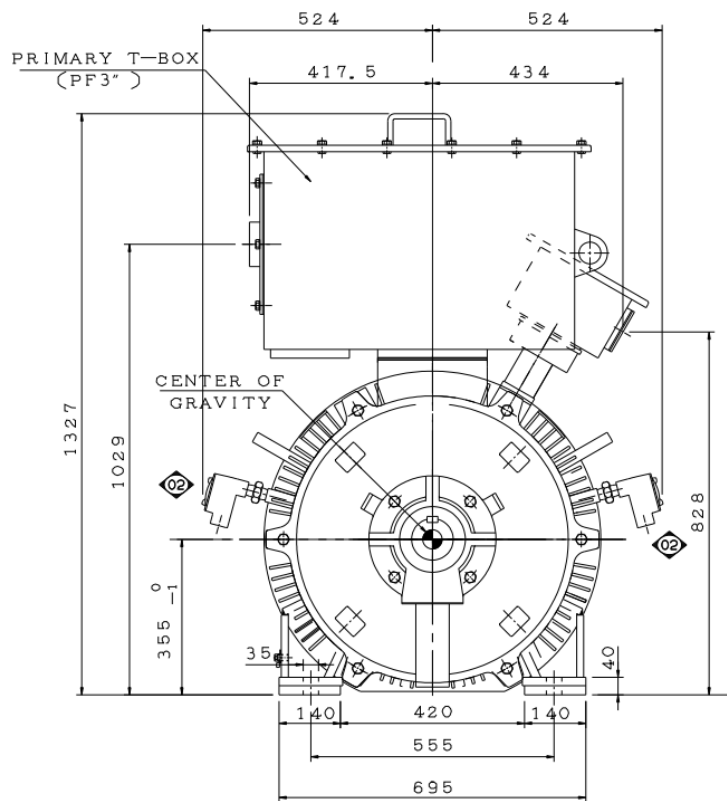

# Outline dimensions

Dimensions in mm

Enclosure: IP65

Terminal box

Dimensions in mm

Enclosure: IP65