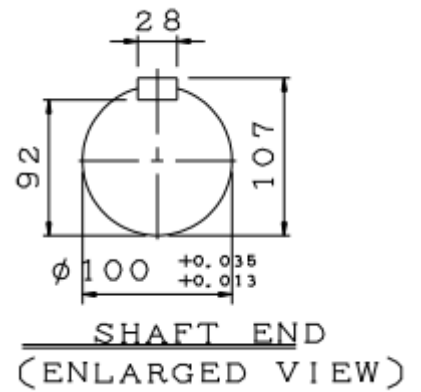

# Outline dimensions

Dimensions in mm

Enclosure: IP65

Terminal box

Dimensions in mm

Enclosure: IP65